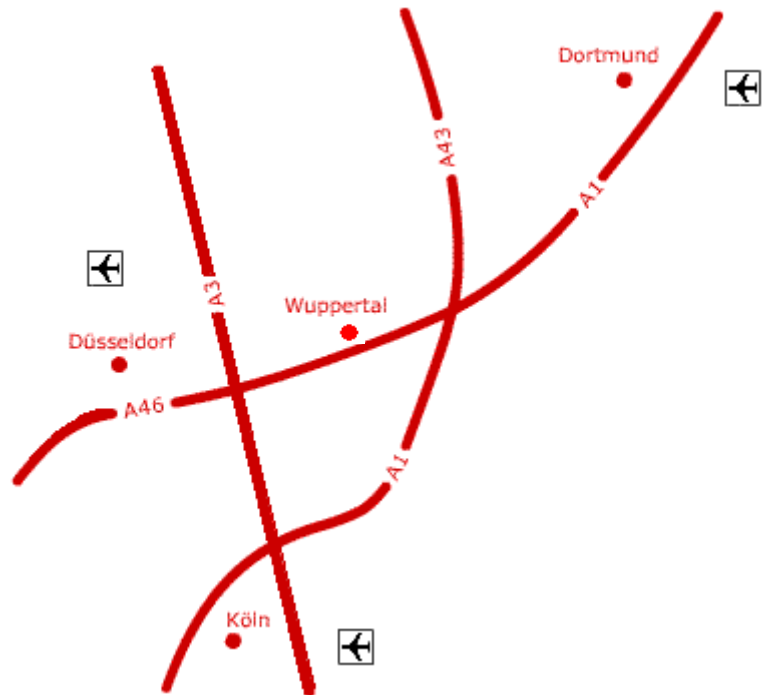

## Location plan:

### From Cologne:

A3 to Hildener Kreuz  
At Hildener Kreuz take A46 towards  
Wuppertal  
Exit Wuppertal-Elberfeld

### From Düsseldorf:

A46 towards Wuppertal  
Exit Wuppertal-Elberfeld

### Von Dortmund:

A1 towards Cologne  
At junction Wuppertal-Nord take  
A46 towards Düsseldorf  
Exit Wuppertal-Elberfeld

Leave the motorway (exit Wuppertal Elberfeld). Follow the direction towards Elberfeld. At the Traffic lights (Saarstrasse) go straight on under the motorway bridge. At the following traffic lights turn right to the Uellendahler Strasse. After about 300 meters, across from a huge do-it-yourself store, turn left to our parking place.